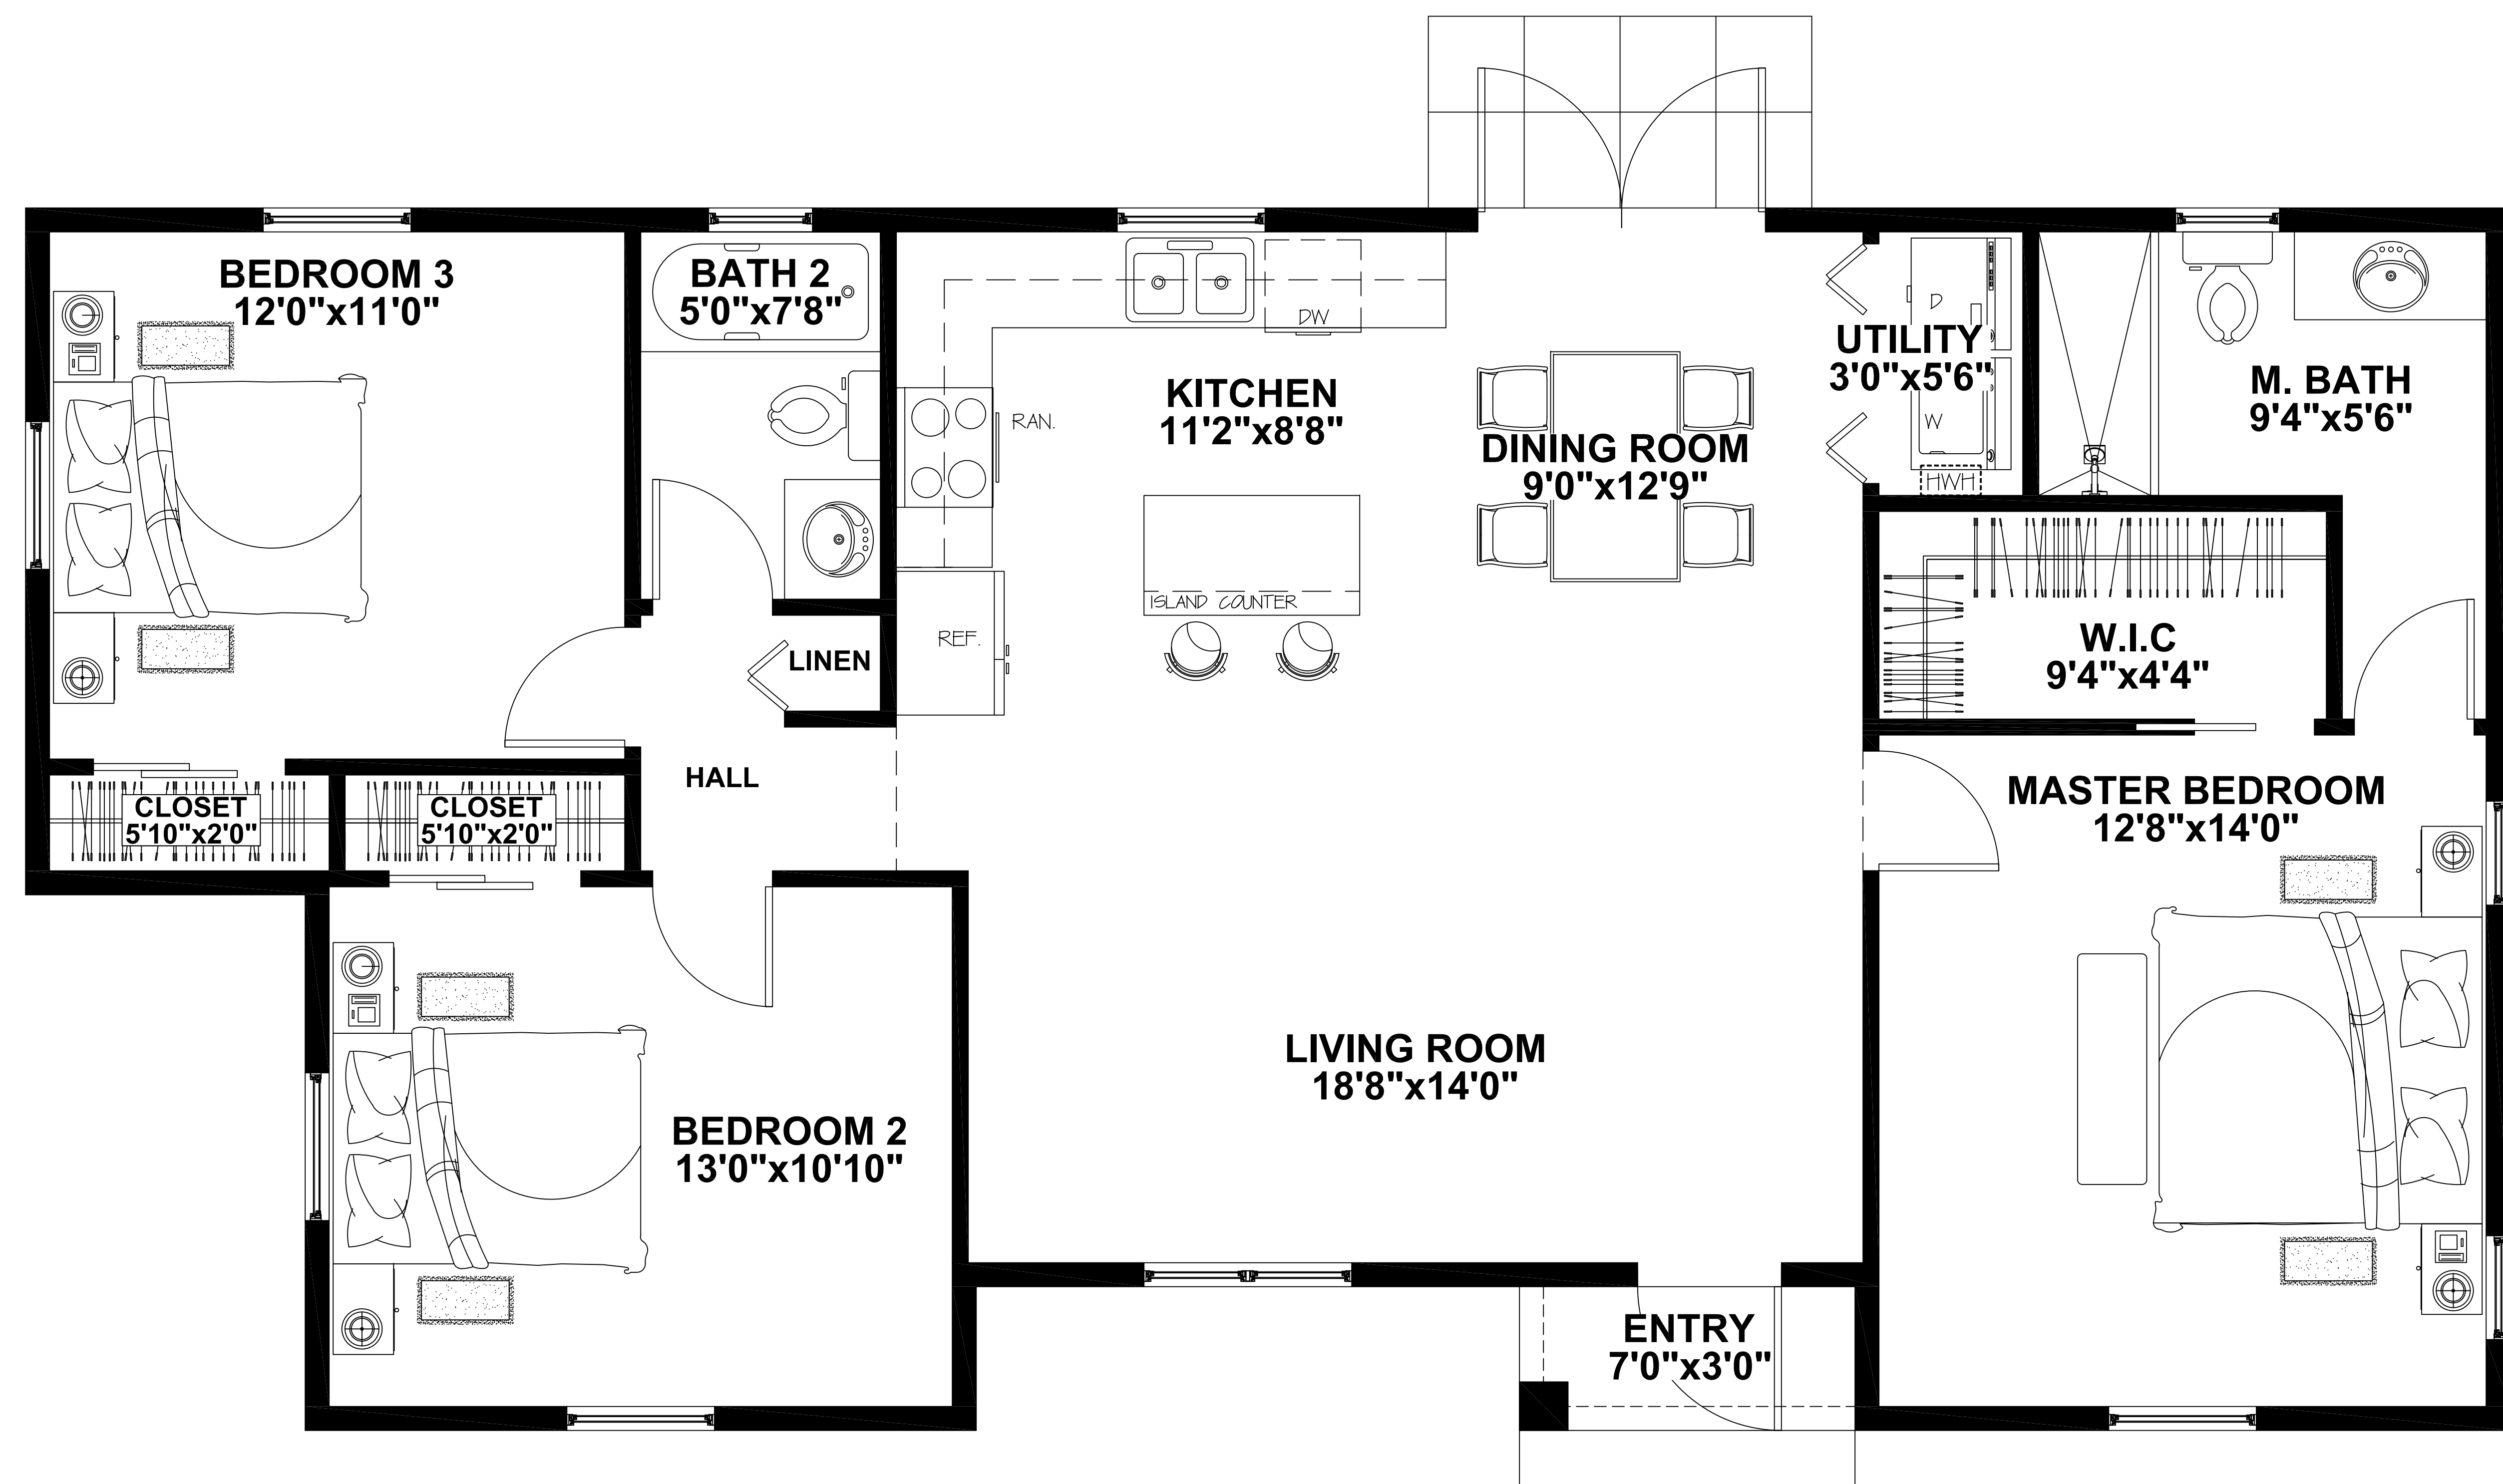

1,223

AREA (sq):

A

MODEL:

SILVER THATCH HEIGHTS

PROJECT:

FLOOR PLAN

Front **E**levation

1,223

AREA (sqft):

A

MODEL:

SILVER THATCH HEIGHTS

PROJECT:

1,223

AREA (sq):

A

MODEL:

SILVER THATCH HEIGHTS

PROJECT: